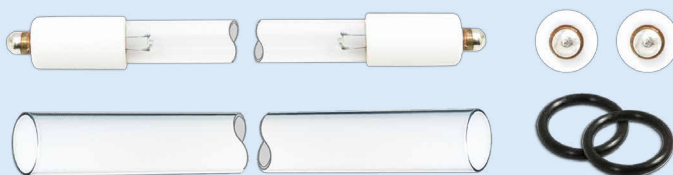

Other Equipment Brand Maintenance Kits We Carry

Viqua™ Equivalent Combo Kits

Viqua™ Equivalent Combo Kits come with
(1) **STER-L-RAY®** Lamp, (1) **CRYSTAL CLEAR™**
Quartz Sleeve, and (2) O-Rings.

Model	Part No.
602810-101 Viqua	28-5025
602810-102 Viqua	28-5011
602810-103 Viqua	28-5012
602810-104 Viqua	28-5013
602850-101 Viqua	28-5014
602850-102 Viqua	28-5015
602850-103 Viqua	28-5016

Viqua™ / Sterilight Equivalent Combo Kits

Viqua™/Sterilight Equivalent Combo Kits come with
(1) **STER-L-RAY®** Lamp, (1) **CRYSTAL CLEAR™**
Quartz Sleeve, and (1) or (2) O-Rings.

Model	Part No.
QL-140 Sterilight	28-5004
QL-200 Sterilight	28-5006
QL-410 Sterilight	28-5008
QL-600 Sterilight	28-5009
QL-950 Sterilight	28-5010
S212-QL Sterilight	28-5003
S287-QL Sterilight	28-5040
S330-QL Sterilight	28-5002
S36-QL Sterilight	28-5030
S463-QL Sterilight	28-5001
S810-QL Sterilight	28-5000
SHO100-QL Sterilight	28-5017
SHO150-QL Sterilight	28-5018
SHO200-QL Sterilight	28-5019
SHO320-QL Sterilight	28-5020
SHO410-QL Sterilight	28-5021
SHO600-QL Sterilight	28-5022
SHO740-QL Sterilight	28-5023
SHO950-QL Sterilight	28-5024

Aqua Treatment Service Equivalent Combo Kits

Aqua Treatment Service Equivalent Combo Kits
come with (1) **STER-L-RAY®** Lamp, (1) **CRYSTAL
CLEAR™** Quartz Sleeve, and (2) O-Rings.

Model	Part No.
ATS-K07 Aqua Treatment Services	28-5051
ATS-K08C Aqua Treatment Services	28-5050