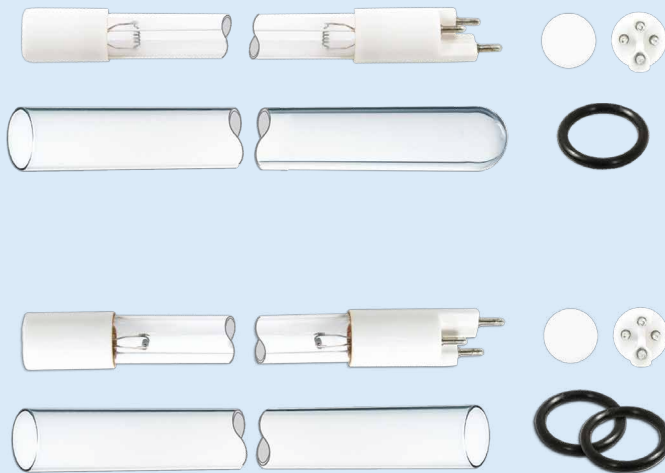

Other Equipment Brand Maintenance Kits We Carry

Viqua™ Equivalent Combo Kits

Viqua™ Equivalent Combo Kits come with
(1) **STER-L-RAY®** Lamp, (1) **CRYSTAL CLEAR™**
Quartz Sleeve, and (2) O-Rings.

Model	Part No.
602810-101 Viqua	28-5025
602810-102 Viqua	28-5011
602810-103 Viqua	28-5012
602810-104 Viqua	28-5013
602850-101 Viqua	28-5014
602850-102 Viqua	28-5015
602850-103 Viqua	28-5016

Viqua™ / Sterilight Equivalent Combo Kits

Viqua™/Sterilight Equivalent Combo Kits come with
(1) **STER-L-RAY®** Lamp, (1) **CRYSTAL CLEAR™**
Quartz Sleeve, and (1) or (2) O-Rings.

Model	Part No.
QL-140 Sterilight	28-5004
QL-200 Sterilight	28-5006
QL-410 Sterilight	28-5008
QL-600 Sterilight	28-5009
QL-950 Sterilight	28-5010
S212-QL Sterilight	28-5003
S287-QL Sterilight	28-5040
S330-QL Sterilight	28-5002
S36-QL Sterilight	28-5030
S463-QL Sterilight	28-5001
S810-QL Sterilight	28-5000
SHO100-QL Sterilight	28-5017
SHO150-QL Sterilight	28-5018
SHO200-QL Sterilight	28-5019
SHO320-QL Sterilight	28-5020
SHO410-QL Sterilight	28-5021
SHO600-QL Sterilight	28-5022
SHO740-QL Sterilight	28-5023
SHO950-QL Sterilight	28-5024

Aqua Treatment Service Equivalent Combo Kits

Aqua Treatment Service Equivalent Combo Kits
come with (1) **STER-L-RAY®** Lamp, (1) **CRYSTAL
CLEAR™** Quartz Sleeve, and (2) O-Rings.

Model	Part No.
ATS-K07 Aqua Treatment Services	28-5051
ATS-K08C Aqua Treatment Services	28-5050